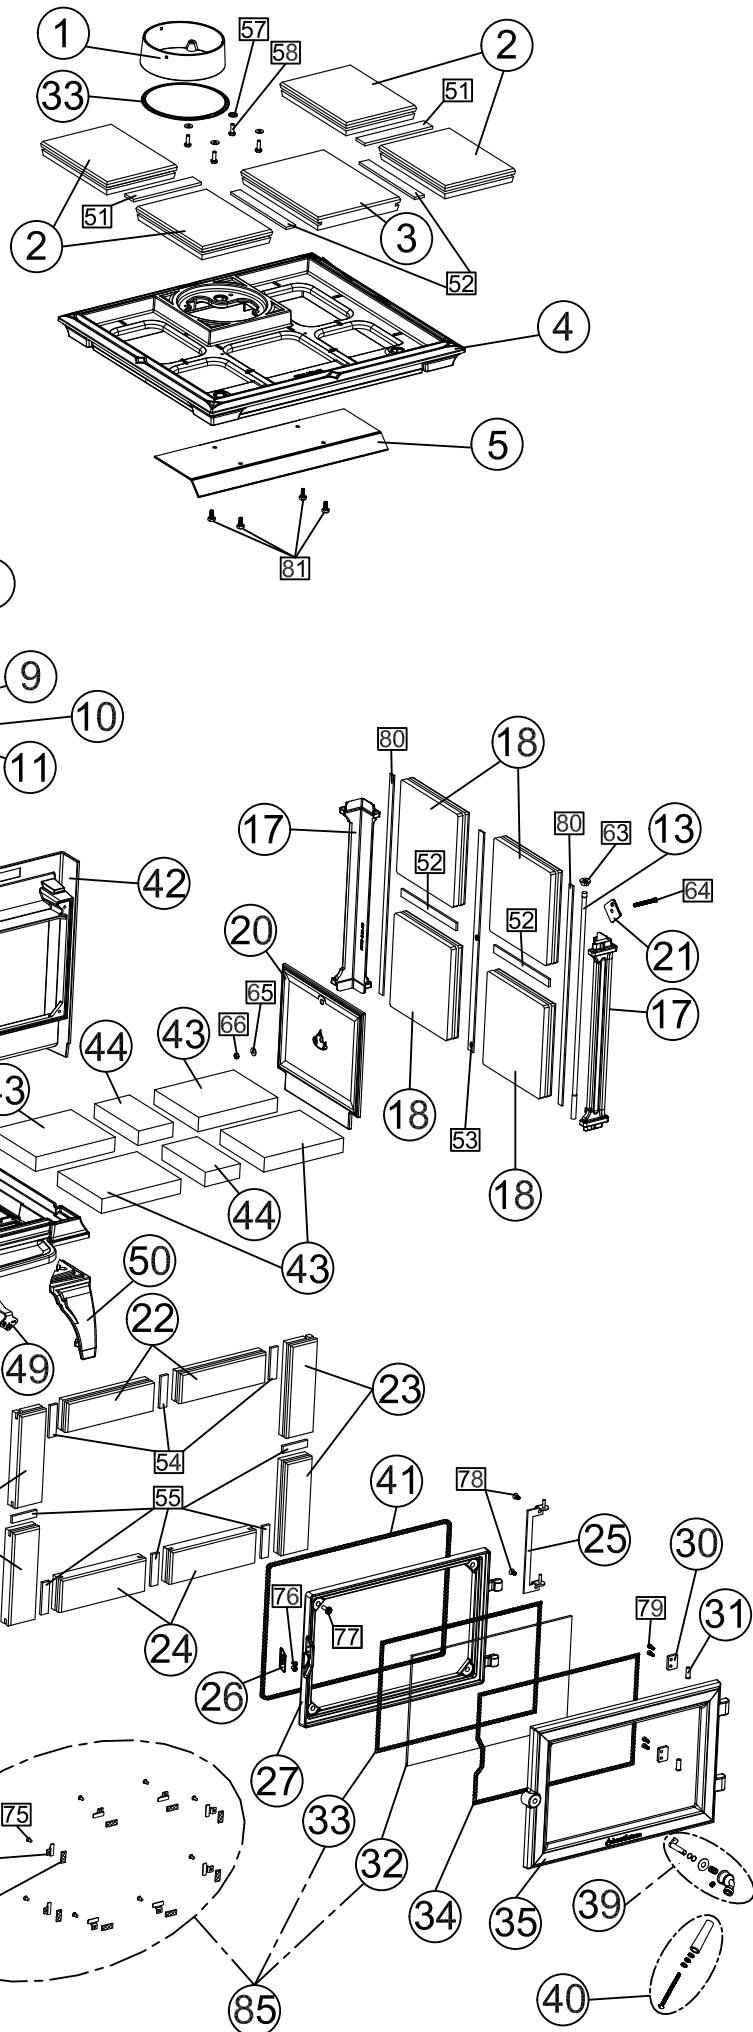

Castleton Model# 8030

Wood Stove Heater

Illustrated Parts List Revision 0.1

Production Dates: May, 2013 -

Serial #: 001001

Not Shown:

- 90-57210 Blower Kit
- 90-53300 Outside Air Kit
- 90-68300 Rear Heat Shield Kit
- 90-69300 Spark Screen Kit
- 90-58300 Gasket Kit